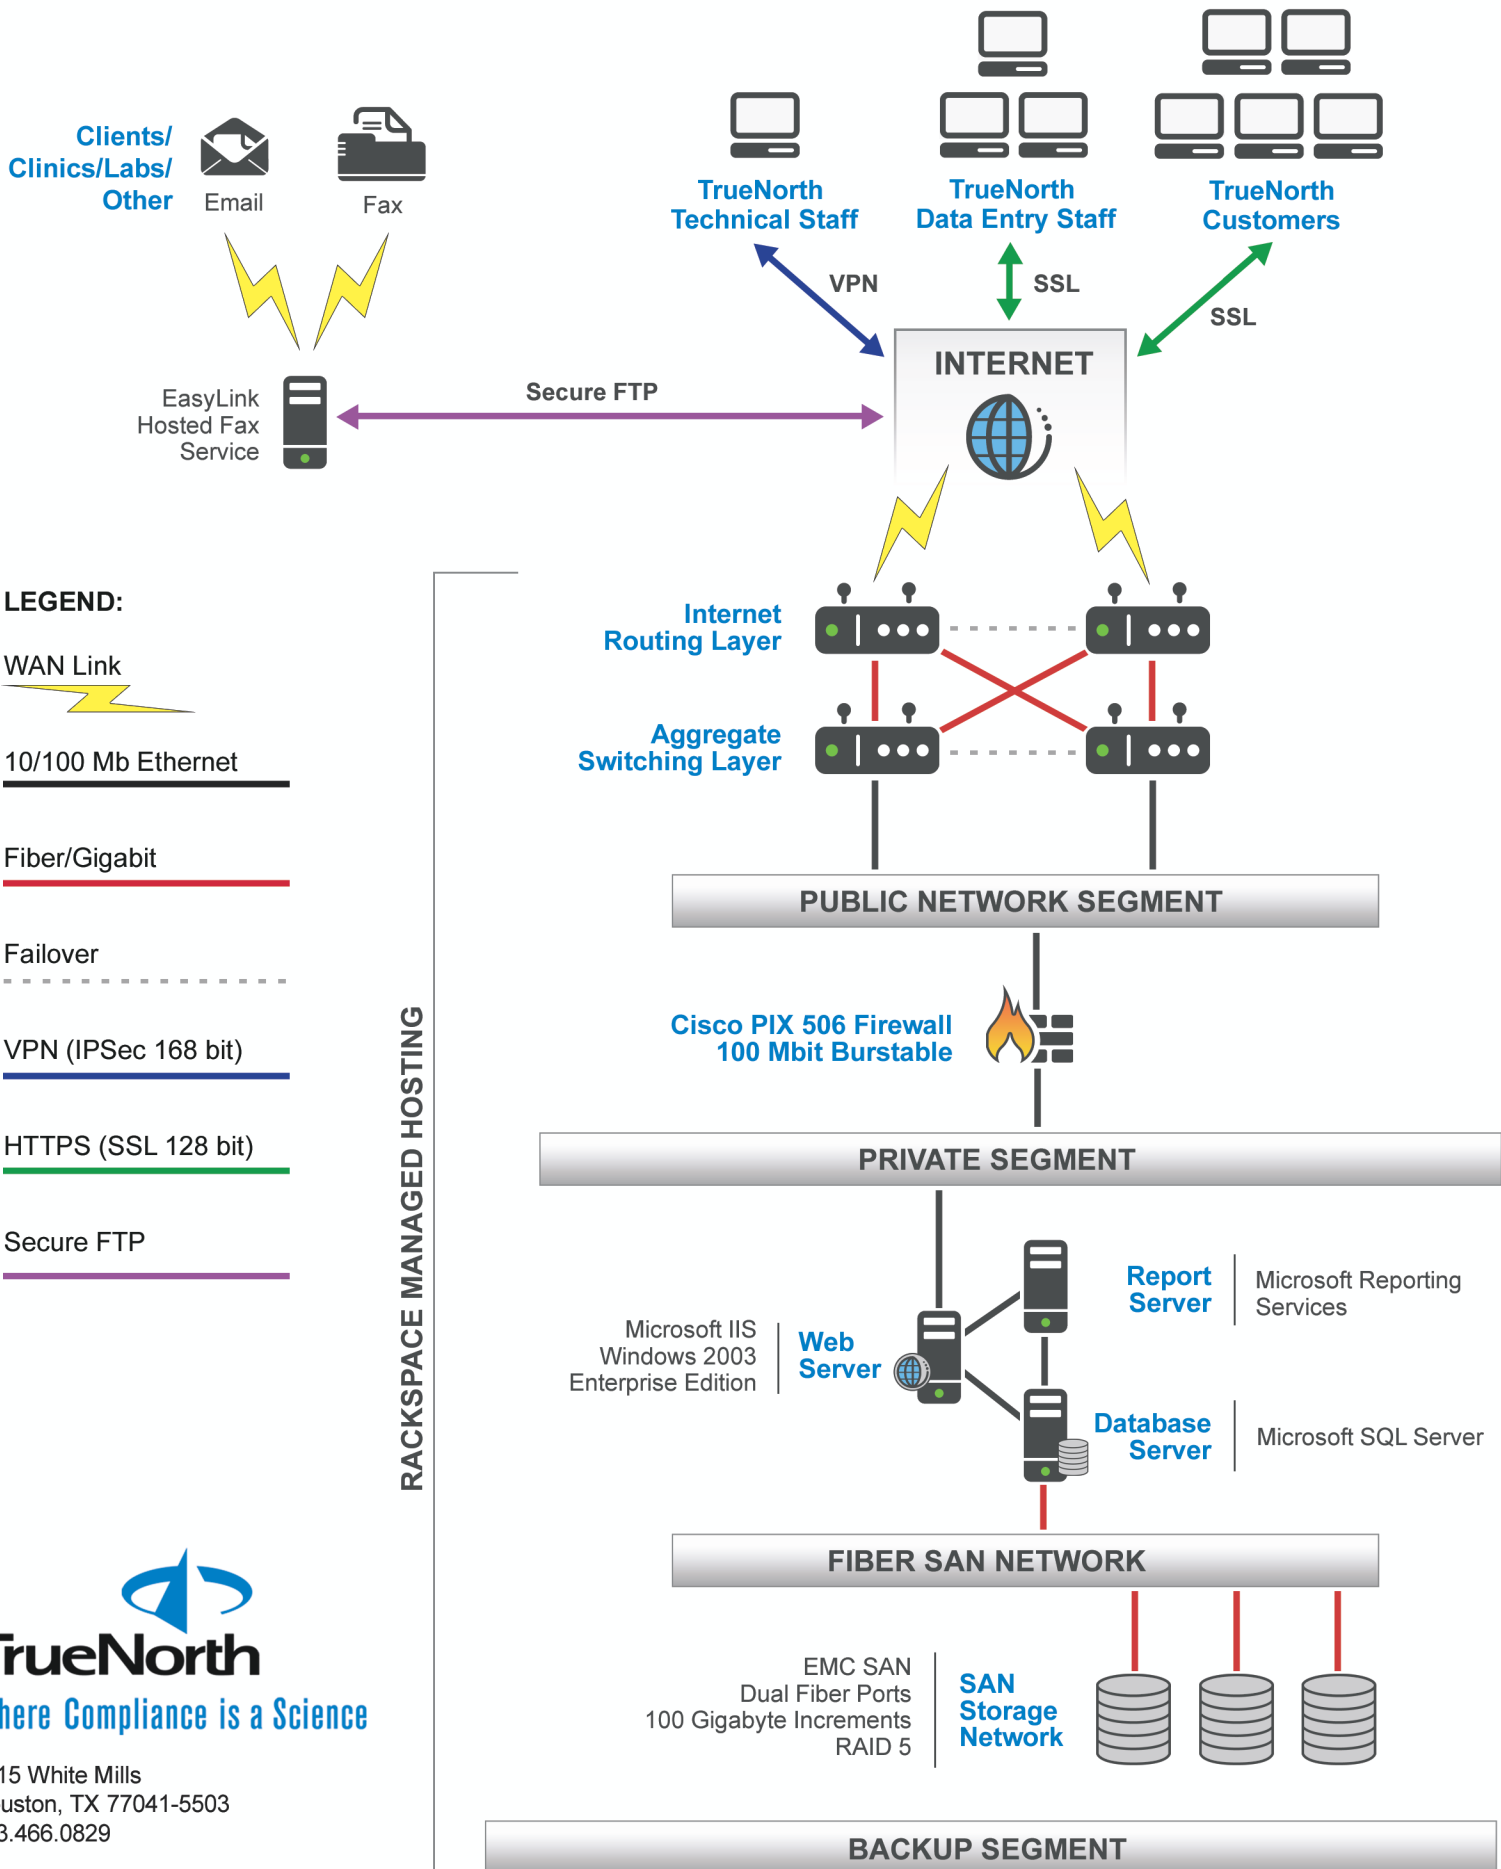

LOGICAL DIAGRAM

LEGEND:

WAN Link

10/100 Mb Ethernet

Fiber/Gigabit

Failover

VPN (IPSec 168 bit)

HTTPS (SSL 128 bit)